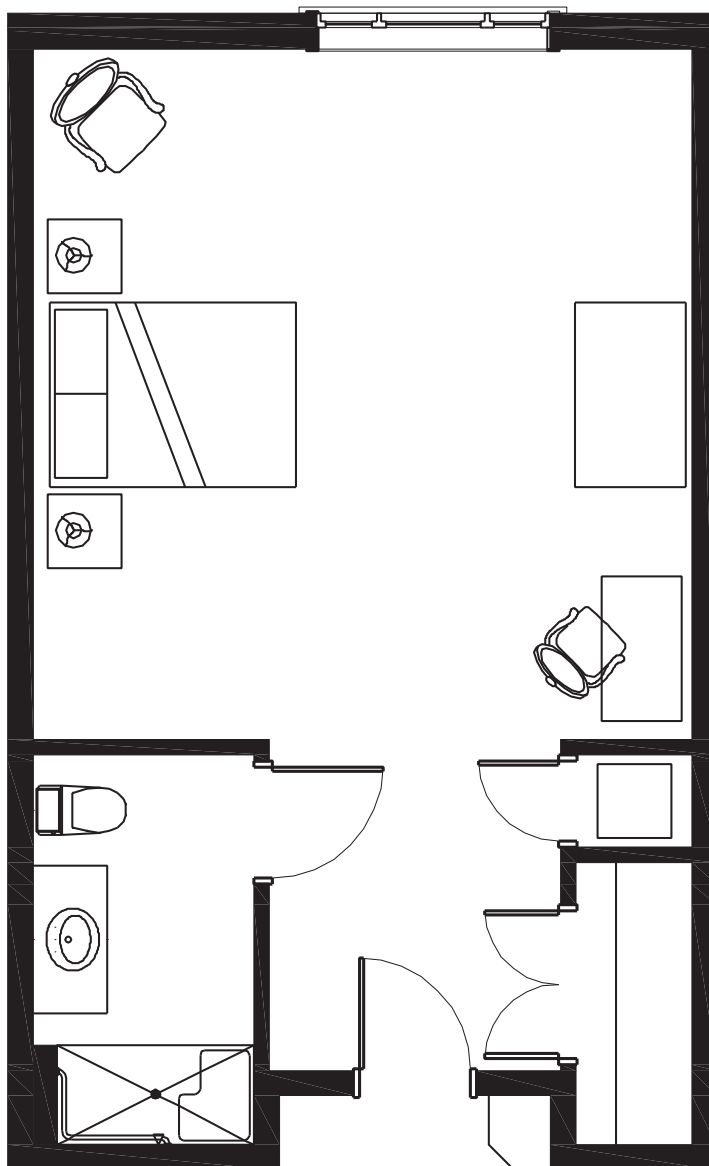

# THE CAMELLIA

Independent Living  
Private Studio  
514 Square Feet

18'-8"

17'-10"