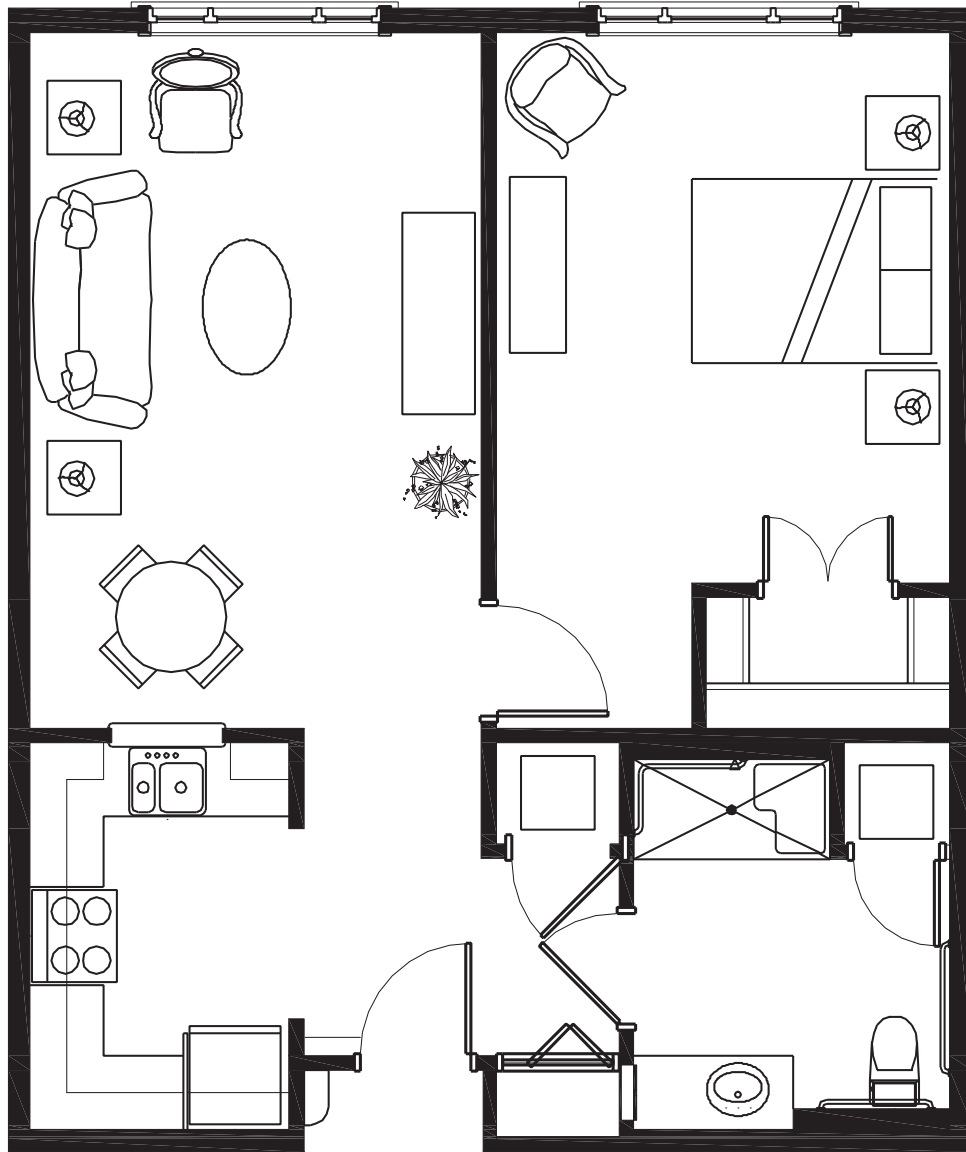

THE JASMINE

Independent Living
One Bedroom/One Bath
743 Square Feet