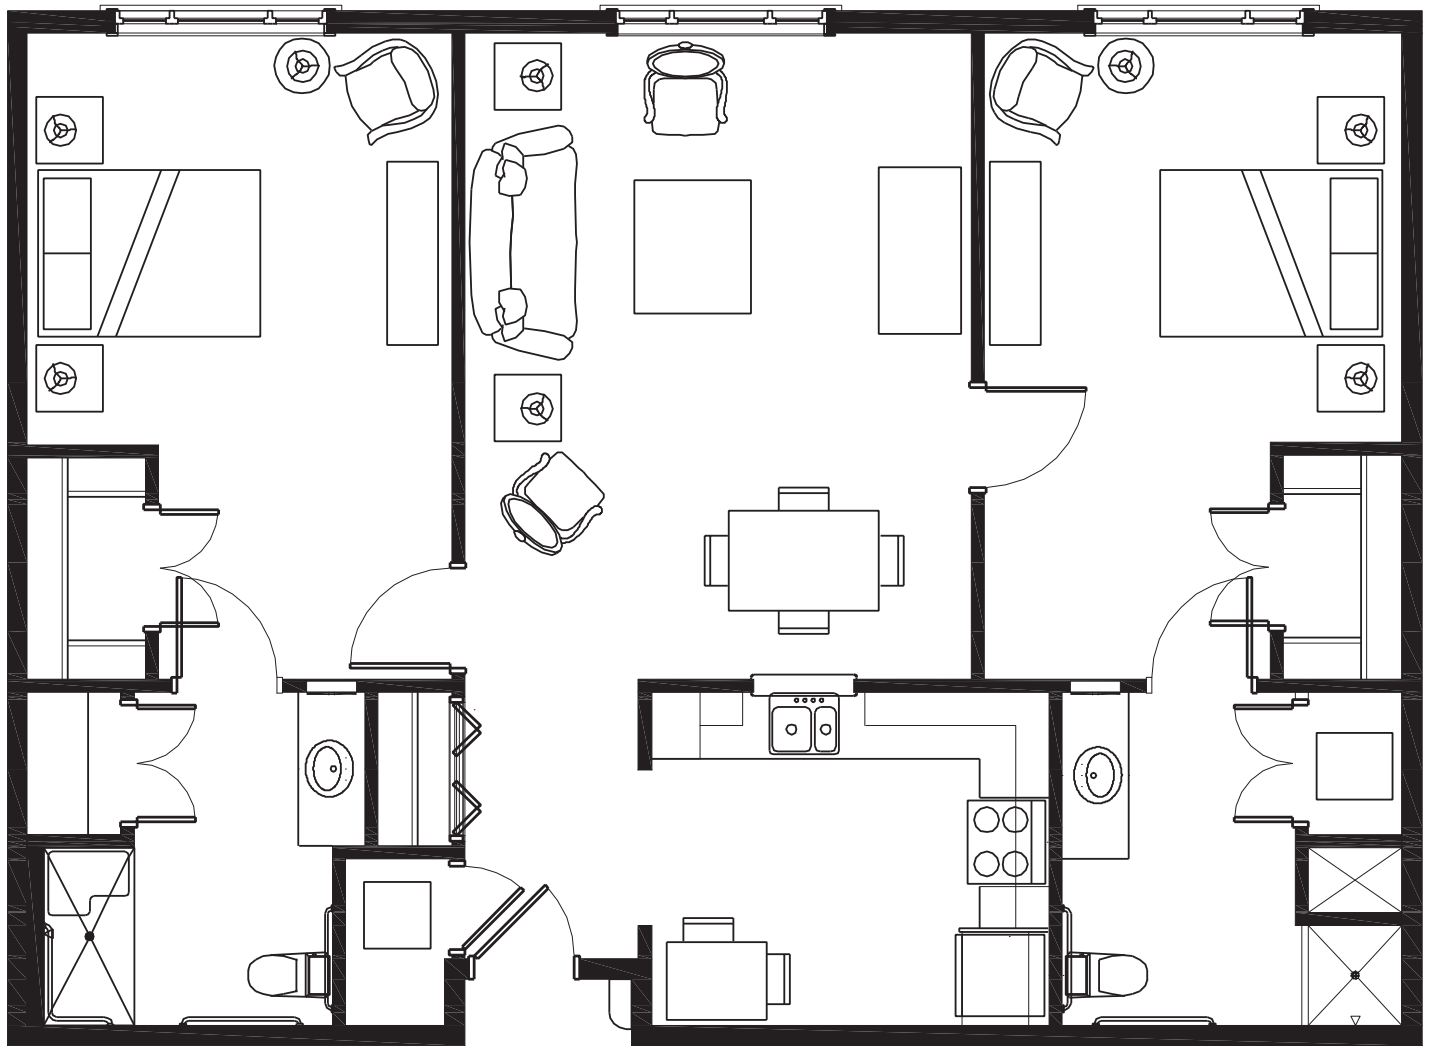

THE MAGNOLIA

Independent Living
Two Bedroom/Two Bath
1,227 Square Feet