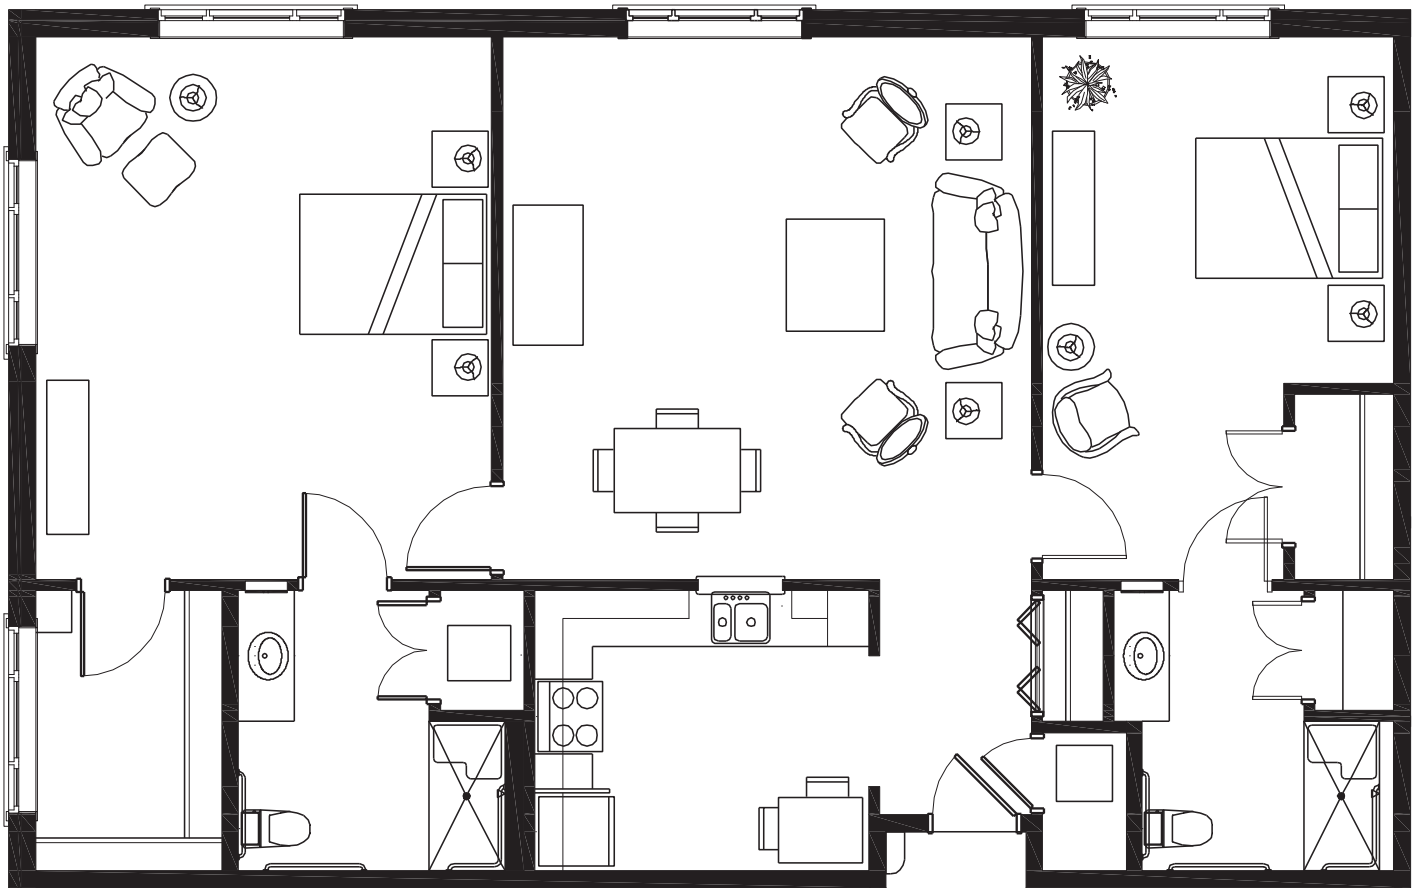

THE PEACH

Independent Living
Two Bedroom/Two Bath
1,440 Square Feet